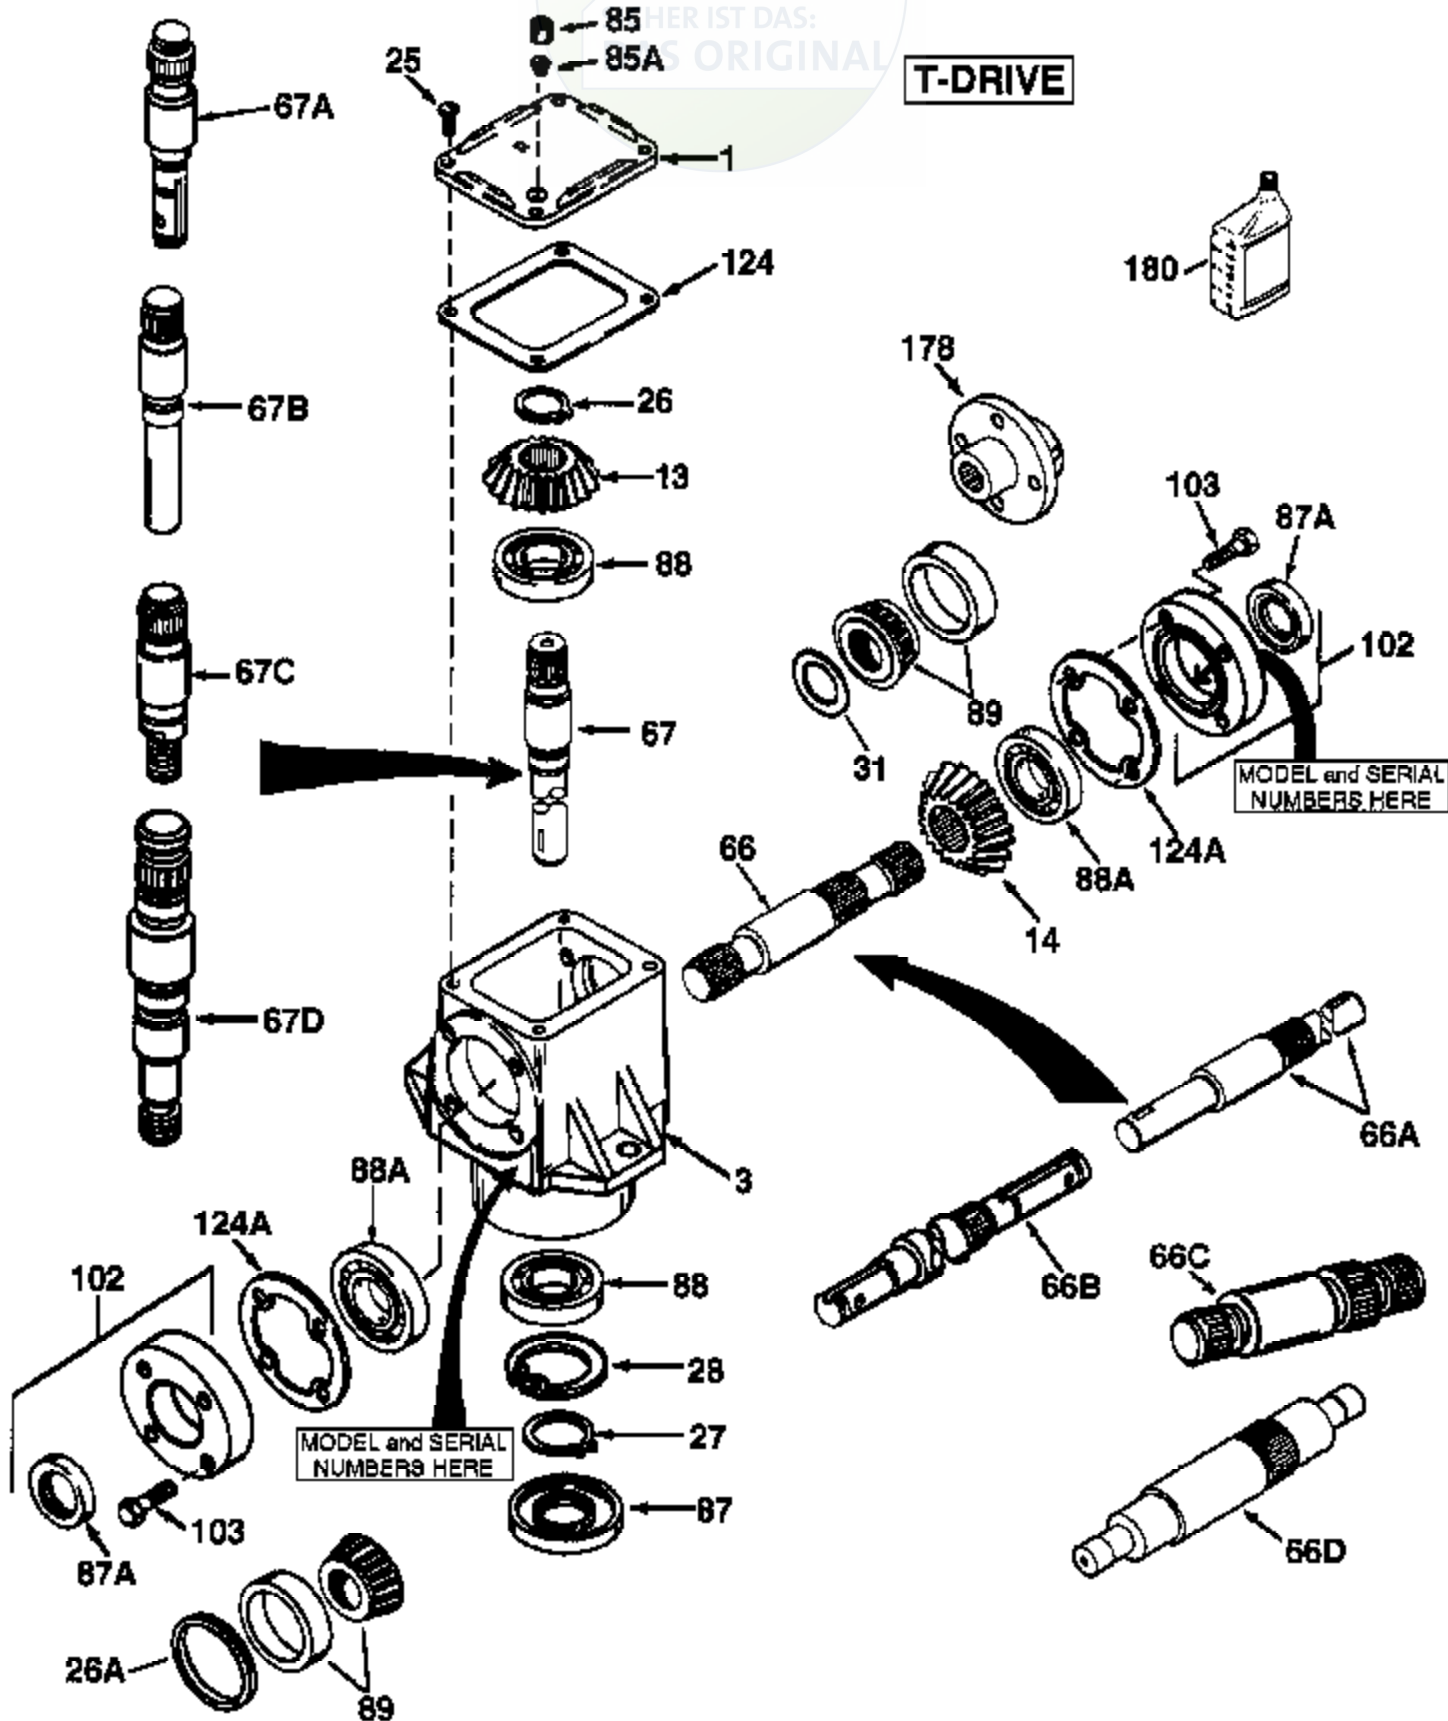

JOIST

WER IST DAS:
ORIGINAL

T-DRIVE

Ref #	Part Number	Qty	Description
1	772067		Cover
3	770095A		"T" Drive Housing
13	778101A		Miter Gear (17 teeth) (7/8" ID)
14	778210A		Miter Gear (17 teeth) (1" ID)
25	792025		Screw, 10-24 x 1/2"
26	788018		Retainer Ring
27	788019		Retainer Ring
28	792119		Snap Ring
66B	776344		Input Shaft (8-1/2" long)
67A	776345		Output Shaft (18-3/64" long)
85	792039		Pipe Plug, 1/8-27 (countersunk headle ss)
87A	788031		Oil Seal
87	788029	1000-1000-056	Oil Seal
88	780034	Peerless	Ball Bearing
88A	780034		Ball Bearing
102	786029		Retainer Cap & Seal (Incl. 87A & 103)
103	792026		Screw, 1/4-20 x 7/8"
124	788028		Cover Gasket
124A	788030B		Cap Gasket
180	730229A		Gear Oil 80W90